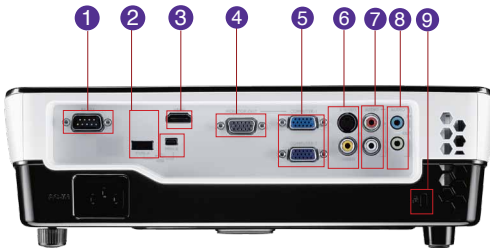

### Top / Front View

Top

Front

### Input and Output Terminals

Back

- |                       |                      |
|-----------------------|----------------------|
| 1 RS-232 x1           | 6 S-Video / Video x1 |
| 2 USB Type A & Mini-B | 7 Audio R/L x1       |
| 3 HDMI x1             | 8 Audio In & Out x1  |
| 4 RGB Output x1       | 9 Kensington Lock    |
| 5 RGB In/Component x2 |                      |