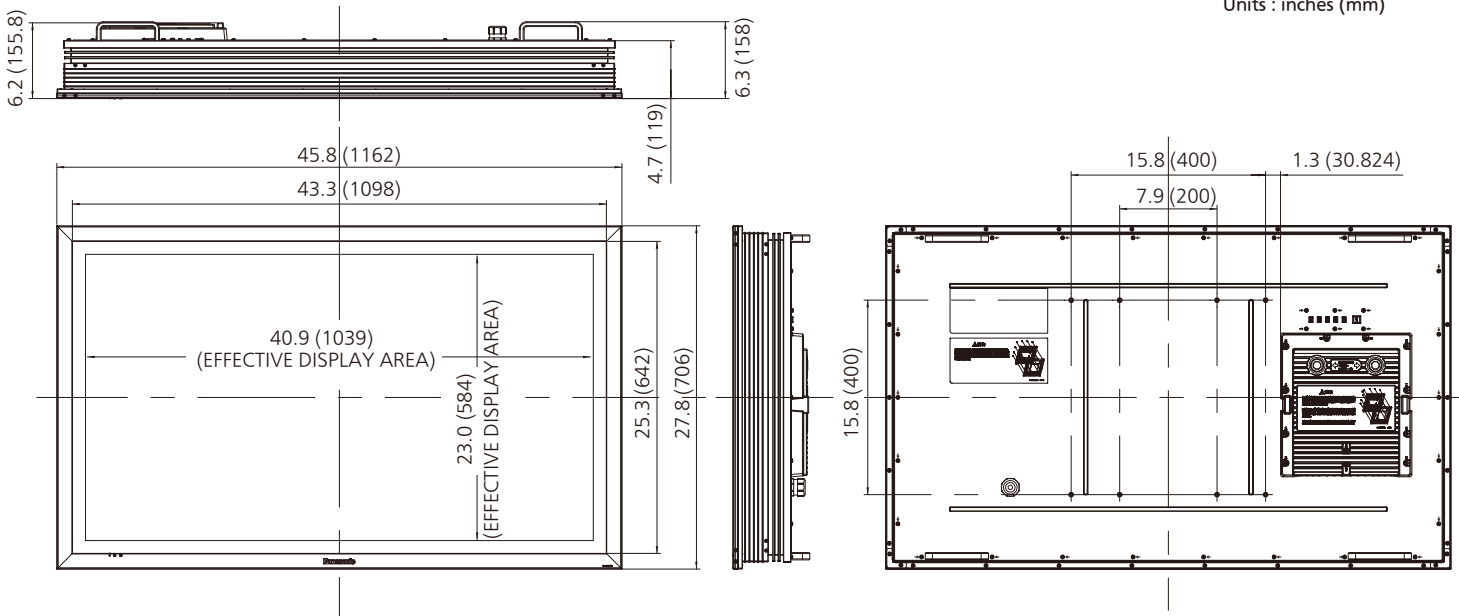

MAIN FEATURE

Digital Zoom	Yes (x1~x4)
Video Wall	Yes (N x M, up to 5 x 5)
Power-on Screen Delay	Yes
Seam Hides Video Off Mode	Yes
1:1 Pixel mode	Yes
Automatic Picture Position	Yes
Screen Saver	Yes
Standby Save	Yes
PC Power Management	Yes
ECO	On/Off/Sensor
Input lock	Yes
Button lock	Yes
Remote-control User Level	Yes
Winter Mode	Yes
Failover input	Yes
Orientation	Landscape / Portrait

STANDARD (CERTIFICATIONS)

IP (Ingress Protection) Rating	IP66
SAFETY REGULATIONS	UL60950-1 Ed.2, -22, CAN/CSA-C22.2 NO. 60950-1-07, -22-07, NOM
RADIATION REGULATIONS	FCC Part 15 Class-B, ICES-003
Energy Star Displays 5.1	Yes

UPC Code

037988108893

DIMENSIONS

Cautions: This drawing is not a scale

Units : inches (mm)