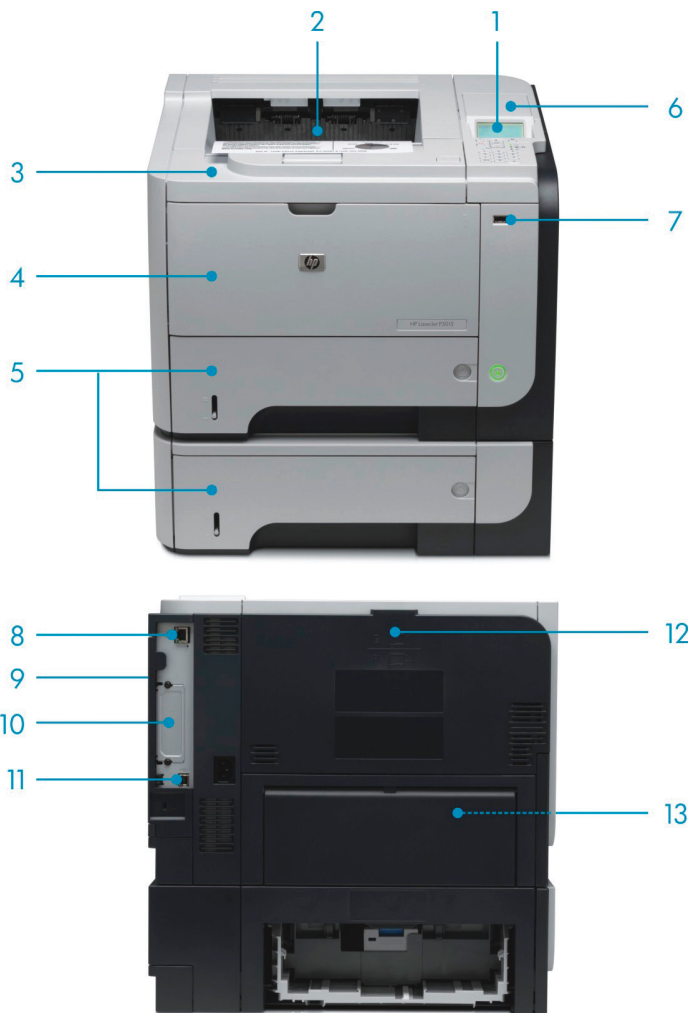

HP LASERJET ENTERPRISE P3010 PRINTER SERIES

1. 1 Intuitive control panel with four-line LCD display, 10-number key pad, and **Show-Me-How** menu
2. 2 250-sheet top output bin
3. 3 One-door access to the easy-to-install print cartridge
4. 4 100-sheet multipurpose tray handles a variety of special papers
5. 5 Two 500-sheet input trays for a 1,100-sheet total input capacity
6. 6 Hardware integration pocket for connecting optional HP and partner solutions
7. 7 Host USB 2.0 port for walk-up USB printing⁵
8. 8 HP Jetdirect 10/100/1000 Ethernet embedded print server
9. 9 128 MB memory expandable to 640 MB, and a 540 MHz processor
10. 10 Two internal accessory ports for connecting HP or partner solutions
11. 11 One open EIO slot
12. 12 Hi-Speed USB 2.0 port for direct connection to printer
13. 13 100-sheet straight-through path supports special papers
14. 14 Built-in automatic two-sided printing

HP LaserJet Enterprise P3015x Printer shown

Series at a glance

Part number	CE526A	CE527A	CE528A	CE529A
Control panel	4-line LCD display, 10-key pad	4-line LCD display, 10-key pad	4-line LCD display, 10-key pad	4-line LCD display, 10-key pad
Hardware integration pocket	✓	✓	✓	✓
100-sheet multipurpose tray 1, 500-sheet tray 2	✓	✓	✓	✓
500-sheet tray 3	Optional	Optional	Optional	✓
500-sheet tray 4	Optional	Optional	Optional	Optional
HP Jetdirect 10/100/1000 Ethernet print server	Optional	Optional	Embedded	Embedded
Automatic two-sided printing	✓	No	✓	✓
Memory	128 MB (expandable up to 640 MB)	128 MB (expandable up to 640 MB)	128 MB (expandable up to 640 MB)	128 MB (expandable up to 640 MB)
ENERGY STAR® qualified	✓	No	✓	✓

⁵ Compatible with most USB 2.0 certified, 128 MB to 2 GB NAND Flash Memory Devices.