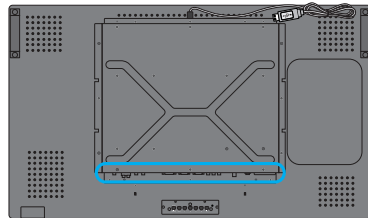

connector, Component RCA x1

Convenience

- Placement: Landscape
- Tiled Matrix: Up to 5x5
- Picture in picture:: PIP
- Screen saving functions: ixel Shift, Low Brightness
- Signal Loop Through:: RS232, VGA
- Keyboard control:: Hidden, Lockable
- Remote control signal:: Lockable
- Ease of installation: AC Out, Carrying Handles, Smart Insert
- Energy saving functions:: Ambient light sensor, Smart Power
- Picture performance: Advanced color control
- Packaging:: Reusable box
- Network controllable: RS232

Dimensions

- Smart insert (WxHxD): 160 x 300 x 55 mm
- Smart insert in inch (WxHxD): 6.3 x 11.81 x 2.17"
- Set dimensions (W x H x D): 993 x 586 x 120 mm
- Set dimensions in inch (W x H x D): 39.1 x 23.1 x 4.7 inch
- Set dimensions with stand (H x D): 666 x 319 mm
- Set dimensions with stand in inch (H x D): 26.2 x 12.6 inch
- Product weight: 27 kg
- Product weight (lb): 59.4
- VESA Mount: 200 x 200 mm/200 x 400 mm
- Bezel thickness: 30 mm/1.2"

Operating conditions

- Temperature range (operation): 0 - 40 °C
- Relative humidity: 5 - 90 %
- MTBF: 60,000 hour(s)

Power

- Consumption (On mode): Typ 182W
- Standby power consumption: <1W

Sound

- Built-in speakers: 2 x 12 W (8 Ohm)

Accessories

- Included accessories: Remote Control, Batteries for remote control, AC Power Cord, VGA cable, User manual on CD-ROM, Quick start guide
- Stand: BM05411 + BM00001

Issue date 2013-02-12

Version: 13.3.1

12 NC: 8670 000 76894
EAN: 87 12581 60482 0

© 2013 Koninklijke Philips Electronics N.V.
All Rights reserved.

Specifications are subject to change without notice.
Trademarks are the property of Koninklijke Philips Electronics N.V. or their respective owners.

www.philips.com