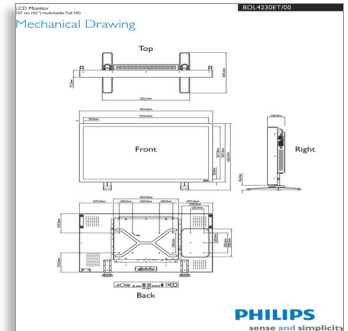

Philips  
LCD monitor

**107cm (42")**  
Multi-touch Full HD

**BDL4230ET**

## Dimensions

- Smart insert (WxHxD): 160 x 300 x 55 mm
- Smart insert in inch (WxHxD): 6.3 x 11.81 x 2.17"
- Set dimensions (W x H x D): 993 x 586 x 120 mm
- Set dimensions in inch (W x H x D): 39.1 x 23.1 x 4.7 inch
- Set dimensions with stand (H x D): 666 x 319 mm
- Set dimensions with stand in inch (H x D): 26.2 x 12.6 inch
- Product weight: 27 kg
- Product weight (lb): 59.4
- VESA Mount: 200 x 200 mm/200 x 400 mm
- Bezel thickness: 30 mm/1.2"