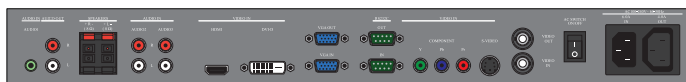

connector, Component RCA x1

Convenience

- Placement: Landscape
- Tiled Matrix: Up to 5x5
- Picture in picture:: PIP
- Screen saving functions: ixel Shift, Low Brightness
- Signal Loop Through:: RS232, VGA
- Keyboard control:: Hidden, Lockable
- Remote control signal:: Lockable
- Ease of installation: AC Out, Carrying Handles, Smart Insert
- Energy saving functions:: Ambient light sensor, Smart Power
- Picture performance: Advanced color control
- Packaging:: Reusable box
- Network controllable: RS232

Dimensions

- Smart insert (WxHxD): 160 x 300 x 55 mm
- Smart insert in inch (WxHxD): 6.3 x 11.81 x 2.17"
- Set dimensions (W x H x D): 993 x 586 x 120 mm
- Set dimensions in inch (W x H x D): 39.1 x 23.1 x 4.7 inch
- Set dimensions with stand (H x D): 666 x 319 mm
- Set dimensions with stand in inch (H x D): 26.2 x 12.6 inch
- Product weight: 27 kg
- Product weight (lb): 59.4
- VESA Mount: 200 x 200 mm/200 x 400 mm
- Bezel thickness: 30 mm/1.2"

Operating conditions

- Temperature range (operation): 0 - 40 °C
- Relative humidity: 5 - 90 %
- MTBF: 60,000 hour(s)

Power

- Consumption (On mode): Typ 182W
- Standby power consumption: <1W

Sound

- Built-in speakers: 2 x 12 W (8 Ohm)

Accessories

- Included accessories: Remote Control, Batteries for remote control, AC Power Cord, VGA cable, User manual on CD-ROM, Quick start guide
- Stand: BM05411 + BM00001

Issue date 2013-02-12

Version: 13.3.1

12 NC: 8670 000 76894
EAN: 87 12581 60482 0

© 2013 Koninklijke Philips Electronics N.V.
All Rights reserved.

Specifications are subject to change without notice.
Trademarks are the property of Koninklijke Philips Electronics N.V. or their respective owners.

www.philips.com